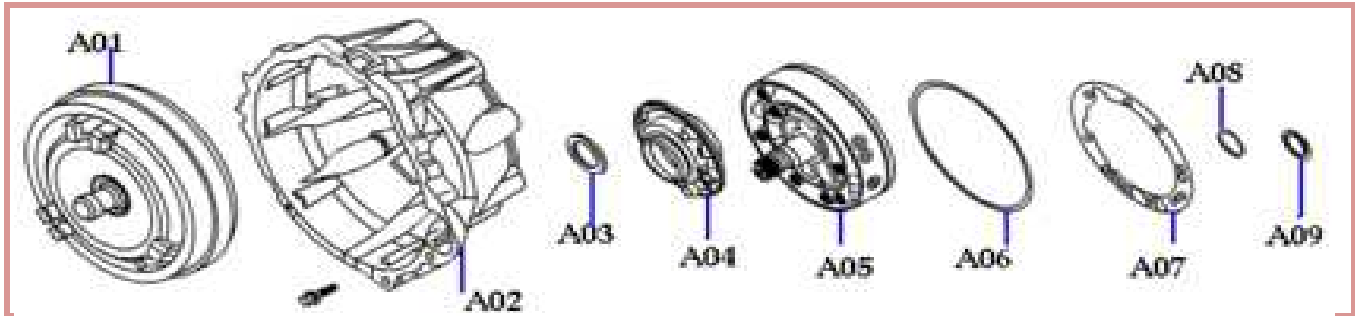

DSI M78.Q115 transmission

6th automatic transmission *DSI M78.Q115*

Gear ratio

1th	3,53:1
2nd	2,14:1
3rd	1,48:1
4th	1,16:1
5th	0,87:1
6th	0,68:1
Reverse	3,09:1

Maximum torque

400 N * m

ILL №	ADDT №	PART №	DESCRIPTION	QTY
A01	ADD.CON.78.01	0578-511060	CONVERTER ASSY-TORQUE	1
A01.1		D0578-CVRTRQ	COVER OF CONVERTER TORQUE	1
A01.2		D0578-WR1TRQ	WORCKING PART OF CONVERTER TORQUE	1
A01.2.1		D0578-132TQ1	BEARING-NEEDLE	1
A01.2.2		D0578-PRPTRQ	STATOR	1
A01.2.3		D0578-132TQ2	BEARING-NEEDLE	1
A01.2.4		D0578-TURTRQ	TURBINE	1
A01.2.5		D0578-CTHTRQ	CLUTCH ASSEMBLY	1
A01.2.6		B0578-BCRTRQ	BACK COVER OF CONVERTER TORQUE	1
A02	ADD.CAS.74.01	0574-712002	HOUSING ASSY-CONVERTER	1
A03	ADD.SEA.93.01	0593-044084	SEAL - OIL	1
A04	ADD.PUM.78.01	0578-508072	OIL PUMP	1
A05	ADD.PUM.78.02	0578-539082	COVER ASSY-PUMP	1
A05.1		D0578-PMP001	SHIM	1
A05.2		D0578-PMP002	SHIM	1
A05.3		D0578-PMP003	SHIM	1
A05.4		D0578-PMPSH1	SHIM-RETAINER	1
A06	ADD.SEA.85.01	0585-141029	RING-O	1
A07	ADD.SEA.78.01	0578-045100	GASKET	1
A08	ADD.BRG.85.01	0585-132011	BEARING-NEEDLE	7
A09	ADD.STP.78.01	0578-040052	SHIM-RETAINER	1