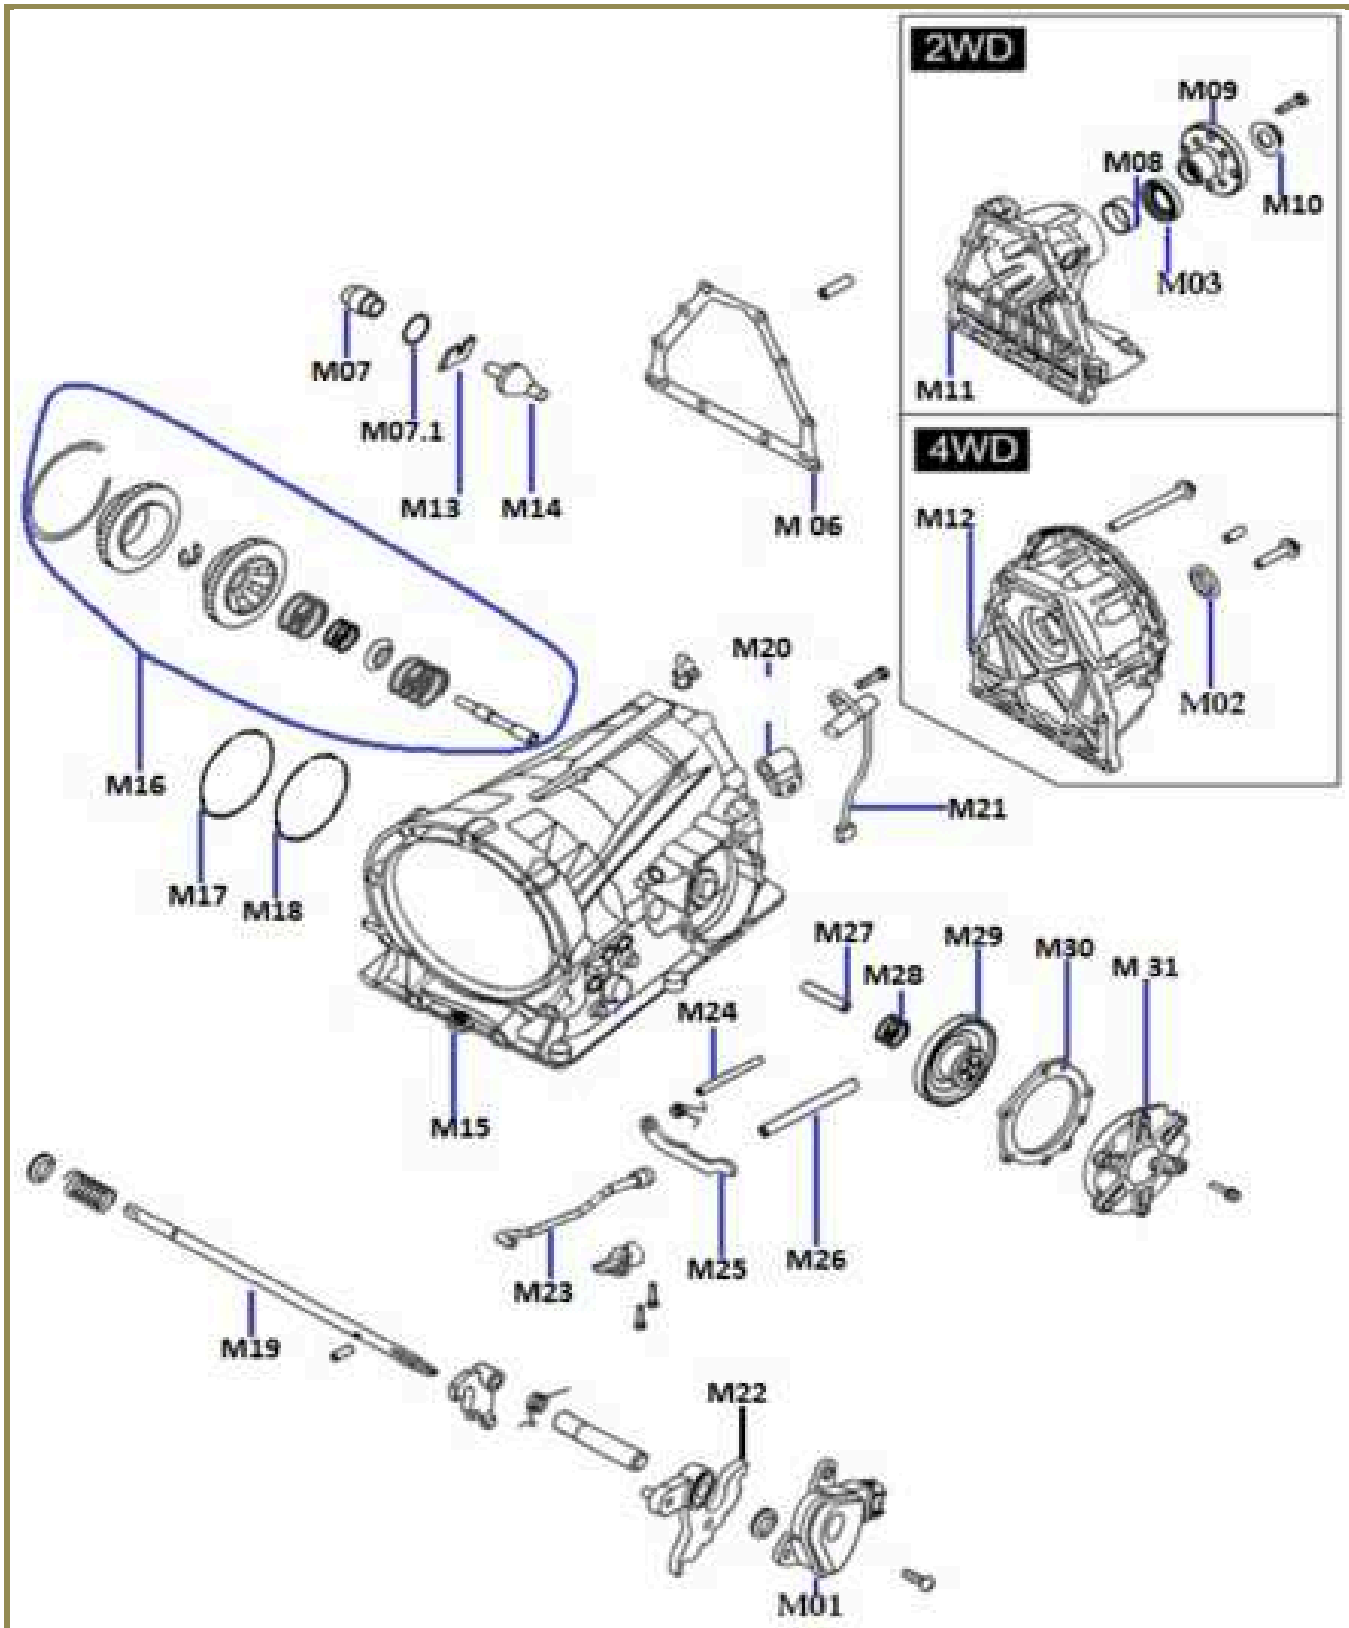

DSI M78.Q115 transmission

6th automatic transmission *DSI M78.Q115*

Gear ratio

1th	3,53:1
2nd	2,14:1
3rd	1,48:1
4th	1,16:1
5th	0,87:1
6th	0,68:1
Reverse	3,09:1

Maximum torque

400 N * m

ILL №	ADDT №	PART №	DESCRIPTION	QTY
A01	ADD.CON.78.01	0578-511060	CONVERTER ASSY-TORQUE	1
A01.1		D0578-CVRTRQ	COVER OF CONVERTER TORQUE	1
A01.2		D0578-WR1TRQ	WORCKING PART OF CONVERTER TORQUE	1
A01.2.1		D0578-132TQ1	BEARING-NEEDLE	1
A01.2.2		D0578-PRPTRQ	STATOR	1
A01.2.3		D0578-132TQ2	BEARING-NEEDLE	1
A01.2.4		D0578-TURTRQ	TURBINE	1
A01.2.5		D0578-CTHTRQ	CLUTCH ASSEMBLY	1
A01.2.6		B0578-BCRTRQ	BACK COVER OF CONVERTER TORQUE	1
A02	ADD.CAS.74.01	0574-712002	HOUSING ASSY-CONVERTER	1
A03	ADD.SEA.93.01	0593-044084	SEAL - OIL	1
A04	ADD.PUM.78.01	0578-508072	OIL PUMP	1
A05	ADD.PUM.78.02	0578-539082	COVER ASSY-PUMP	1
A05.1		D0578-PMP001	SHIM	1
A05.2		D0578-PMP002	SHIM	1
A05.3		D0578-PMP003	SHIM	1
A05.4		D0578-PMPSH1	SHIM-RETAINER	1
A06	ADD.SEA.85.01	0585-141029	RING-O	1
A07	ADD.SEA.78.01	0578-045100	GASKET	1
A08	ADD.BRG.85.01	0585-132011	BEARING-NEEDLE	7
A09	ADD.STP.78.01	0578-040052	SHIM-RETAINER	1

D01	ADD.STP.78.03	0578-139226	RING-RETAINING	1
D02	ADD.HUB.78.01	0578-090036	HUB-CLUTCH	1
D03	ADD.SEA.85.03	0585-016013	RING-SEAL SMALL	3
D04	ADD.SEA.78.02	0578-016022	RING-SEAL MED	2
D05	ADD.SEA.93.02	0593-016019	RING-SEAL LARGE	2
D06	ADD.SHT.78.02	0578-689031	SHAFT ASSY-OVERDRIVE	1
D08	ADD.STP.78.04	0578-127077	BUSH	1
D09	ADD.CLT.78.02	0578-625046	CYLINDER ASSY-CLUTCH	1
D10	ADD.SNR.78.01	0578-017017	RING-SPEED SENSOR	1
D11	ADD.STP.78.05	0585-127034	BUSH	1
F01	ADD.HUB.78.03	0578-090038	HUB-CLUTCH	1