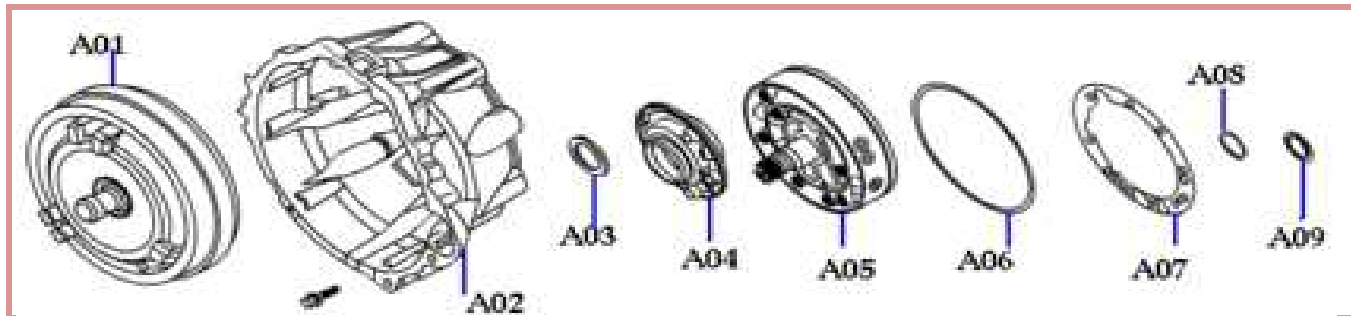

DSI M78.Q115 transmission

6th automatic transmission *DSI M78.Q115*

Gear ratio

1th	3,53:1
2nd	2,14:1
3rd	1,48:1
4th	1,16:1
5th	0,87:1
6th	0,68:1
Reverse	3,09:1

Maximum torque

400 N * m

ILL №	ADDT №	PART №	DESCRIPTION	QTY
A01	ADD.CON.78.01	0578-511060	CONVERTER ASSY-TORQUE	1
A01.1		D0578-CVRTRQ	COVER OF CONVERTER TORQUE	1
A01.2		D0578-WR1TRQ	WORCKING PART OF CONVERTER TORQUE	1
A01.2.1		D0578-132TQ1	BEARING-NEEDLE	1
A01.2.2		D0578-PRPTRQ	STATOR	1
A01.2.3		D0578-132TQ2	BEARING-NEEDLE	1
A01.2.4		D0578-TURTRQ	TURBINE	1
A01.2.5		D0578-CTHTRQ	CLUTCH ASSEMBLY	1
A01.2.6		B0578-BCRTRQ	BACK COVER OF CONVERTER TORQUE	1
A02	ADD.CAS.74.01	0574-712002	HOUSING ASSY-CONVERTER	1
A03	ADD.SEA.93.01	0593-044084	SEAL - OIL	1
A04	ADD.PUM.78.01	0578-508072	OIL PUMP	1
A05	ADD.PUM.78.02	0578-539082	COVER ASSY-PUMP	1
A05.1		D0578-PMP001	SHIM	1
A05.2		D0578-PMP002	SHIM	1
A05.3		D0578-PMP003	SHIM	1
A05.4		D0578-PMPSH1	SHIM-RETAINER	1
A06	ADD.SEA.85.01	0585-141029	RING-O	1
A07	ADD.SEA.78.01	0578-045100	GASKET	1
A08	ADD.BRG.85.01	0585-132011	BEARING-NEEDLE	7
A09	ADD.STP.78.01	0578-040052	SHIM-RETAINER	1