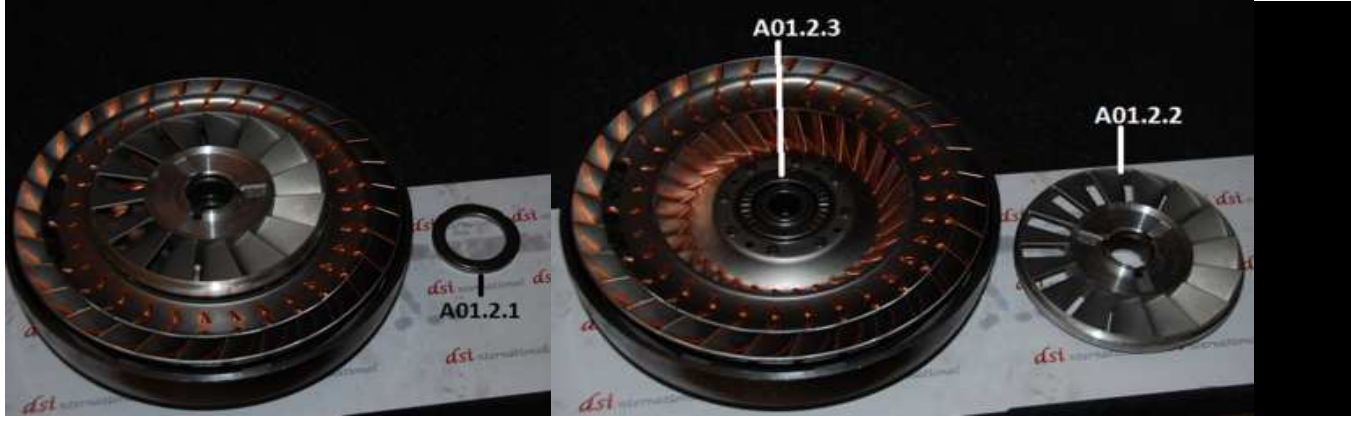

DSI M78.Q115 transmission

6th automatic transmission *DSI M78.Q115*

Gear ratio

1th	3,53:1
2nd	2,14:1
3rd	1,48:1
4th	1,16:1
5th	0,87:1
6th	0,68:1
Reverse	3,09:1

Maximum torque

400 N * m

ILL №	ADDT №	PART №	DESCRIPTION	QTY
A01	ADD.CON.78.01	0578-511060	CONVERTER ASSY-TORQUE	1
A01.1		D0578-CVRTRQ	COVER OF CONVERTER TORQUE	1
A01.2		D0578-WR1TRQ	WORCKING PART OF CONVERTER TORQUE	1
A01.2.1		D0578-132TQ1	BEARING-NEEDLE	1
A01.2.2		D0578-PRPTRQ	STATOR	1
A01.2.3		D0578-132TQ2	BEARING-NEEDLE	1
A01.2.4		D0578-TURTRQ	TURBINE	1
A01.2.5		D0578-CTHTRQ	CLUTCH ASSEMBLY	1
A01.2.6		B0578-BCRTRQ	BACK COVER OF CONVERTER TORQUE	1
A02	ADD.CAS.74.01	0574-712002	HOUSING ASSY-CONVERTER	1
A03	ADD.SEA.93.01	0593-044084	SEAL - OIL	1
A04	ADD.PUM.78.01	0578-508072	OIL PUMP	1
A05	ADD.PUM.78.02	0578-539082	COVER ASSY-PUMP	1
A05.1		D0578-PMP001	SHIM	1
A05.2		D0578-PMP002	SHIM	1
A05.3		D0578-PMP003	SHIM	1
A05.4		D0578-PMPSH1	SHIM-RETAINER	1
A06	ADD.SEA.85.01	0585-141029	RING-O	1
A07	ADD.SEA.78.01	0578-045100	GASKET	1
A08	ADD.BRG.85.01	0585-132011	BEARING-NEEDLE	7
A09	ADD.STP.78.01	0578-040052	SHIM-RETAINER	1