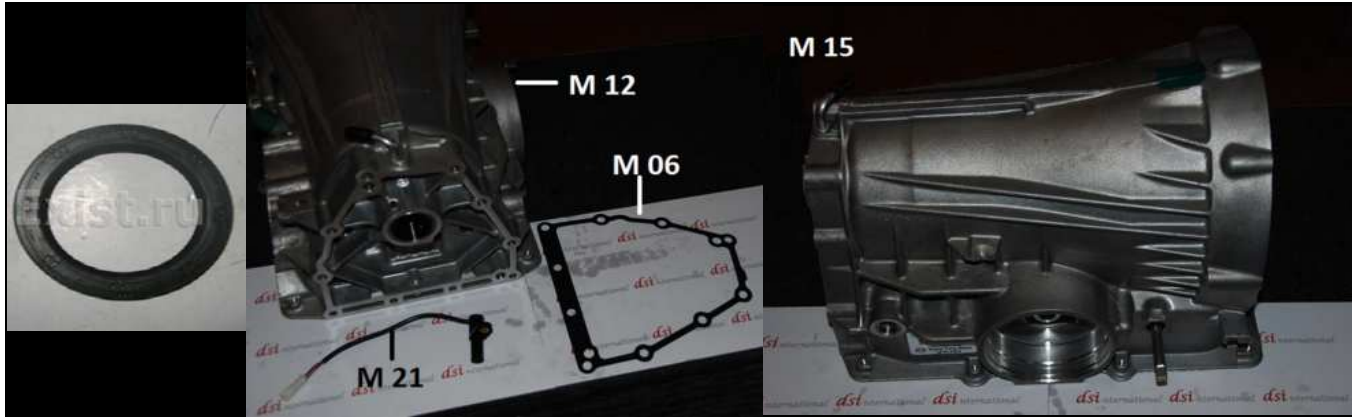

DSI M78.Q115 transmission

6th automatic transmission *DSI M78.Q115*

Gear ratio

1th	3,53:1
2nd	2,14:1
3rd	1,48:1
4th	1,16:1
5th	0,87:1
6th	0,68:1
Reverse	3,09:1

Maximum torque

400 N * m

ILL №	ADDT №	PART №	DESCRIPTION	QTY
A01	ADD.CON.78.01	0578-511060	CONVERTER ASSY-TORQUE	1
A01.1		D0578-CVRTRQ	COVER OF CONVERTER TORQUE	1
A01.2		D0578-WR1TRQ	WORCKING PART OF CONVERTER TORQUE	1
A01.2.1		D0578-132TQ1	BEARING-NEEDLE	1
A01.2.2		D0578-PRPTRQ	STATOR	1
A01.2.3		D0578-132TQ2	BEARING-NEEDLE	1
A01.2.4		D0578-TURTRQ	TURBINE	1
A01.2.5		D0578-CTHTRQ	CLUTCH ASSEMBLY	1
A01.2.6		B0578-BCRTRQ	BACK COVER OF CONVERTER TORQUE	1
A02	ADD.CAS.74.01	0574-712002	HOUSING ASSY-CONVERTER	1
A03	ADD.SEA.93.01	0593-044084	SEAL - OIL	1
A04	ADD.PUM.78.01	0578-508072	OIL PUMP	1
A05	ADD.PUM.78.02	0578-539082	COVER ASSY-PUMP	1
A05.1		D0578-PMP001	SHIM	1
A05.2		D0578-PMP002	SHIM	1
A05.3		D0578-PMP003	SHIM	1
A05.4		D0578-PMPSH1	SHIM-RETAINER	1
A06	ADD.SEA.85.01	0585-141029	RING-O	1
A07	ADD.SEA.78.01	0578-045100	GASKET	1
A08	ADD.BRG.85.01	0585-132011	BEARING-NEEDLE	7
A09	ADD.STP.78.01	0578-040052	SHIM-RETAINER	1