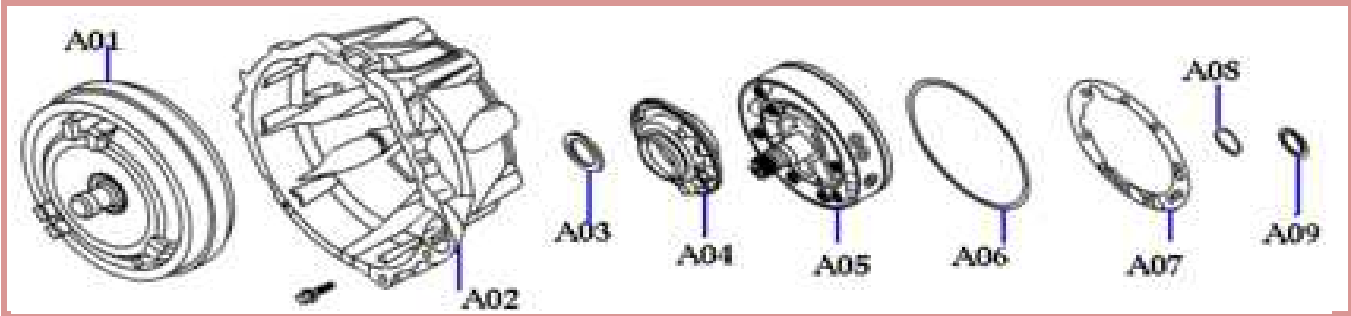

DSI M78.Q115 transmission

6th automatic transmission *DSI M78.Q115*

Gear ratio

1th	3,53:1
2nd	2,14:1
3rd	1,48:1
4th	1,16:1
5th	0,87:1
6th	0,68:1
Reverse	3,09:1

Maximum torque

400 N * m

ILL №	ADDT №	PART №	DESCRIPTION	QTY
A01	ADD.CON.78.01	0578-511060	CONVERTER ASSY-TORQUE	1
A01.1		D0578-CVRTRQ	COVER OF CONVERTER TORQUE	1
A01.2		D0578-WR1TRQ	WORCKING PART OF CONVERTER TORQUE	1
A01.2.1		D0578-132TQ1	BEARING-NEEDLE	1
A01.2.2		D0578-PRPTRQ	STATOR	1
A01.2.3		D0578-132TQ2	BEARING-NEEDLE	1
A01.2.4		D0578-TURTRQ	TURBINE	1
A01.2.5		D0578-CTHTRQ	CLUTCH ASSEMBLY	1
A01.2.6		B0578-BCRTRQ	BACK COVER OF CONVERTER TORQUE	1
A02	ADD.CAS.74.01	0574-712002	HOUSING ASSY-CONVERTER	1
A03	ADD.SEA.93.01	0593-044084	SEAL - OIL	1
A04	ADD.PUM.78.01	0578-508072	OIL PUMP	1
A05	ADD.PUM.78.02	0578-539082	COVER ASSY-PUMP	1
A05.1		D0578-PMP001	SHIM	1
A05.2		D0578-PMP002	SHIM	1
A05.3		D0578-PMP003	SHIM	1
A05.4		D0578-PMPSH1	SHIM-RETAINER	1
A06	ADD.SEA.85.01	0585-141029	RING-O	1
A07	ADD.SEA.78.01	0578-045100	GASKET	1
A08	ADD.BRG.85.01	0585-132011	BEARING-NEEDLE	7
A09	ADD.STP.78.01	0578-040052	SHIM-RETAINER	1