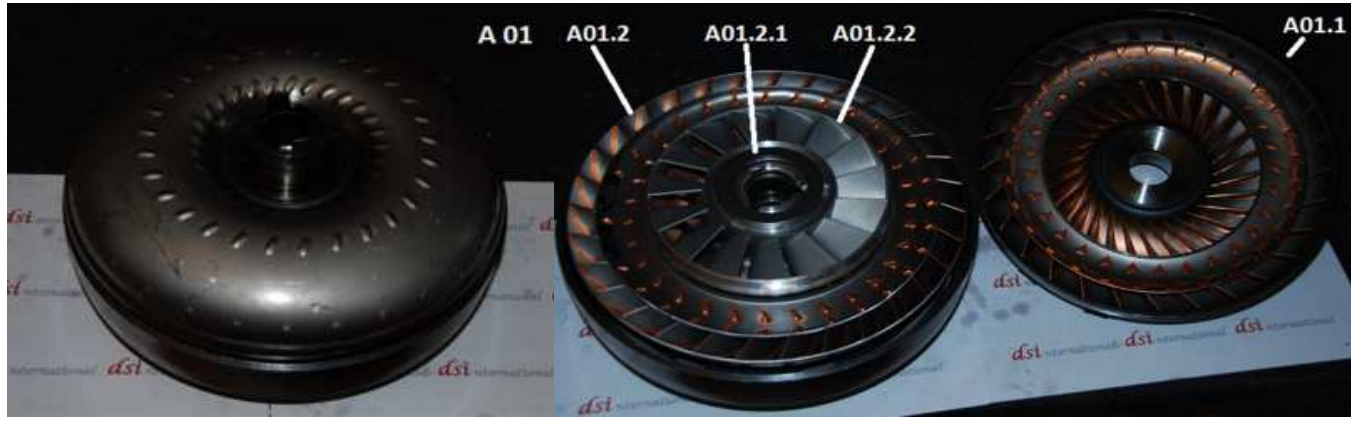

DSI M78.Q115 transmission

6th automatic transmission *DSI M78.Q115*

Gear ratio

1th	3,53:1
2nd	2,14:1
3rd	1,48:1
4th	1,16:1
5th	0,87:1
6th	0,68:1
Reverse	3,09:1

Maximum torque

400 N * m

ILL №	ADDT №	PART №	DESCRIPTION	QTY
A01	ADD.CON.78.01	0578-511060	CONVERTER ASSY-TORQUE	1
A01.1		D0578-CVRTRQ	COVER OF CONVERTER TORQUE	1
A01.2		D0578-WR1TRQ	WORCKING PART OF CONVERTER TORQUE	1
A01.2.1		D0578-132TQ1	BEARING-NEEDLE	1
A01.2.2		D0578-PRPTRQ	STATOR	1
A01.2.3		D0578-132TQ2	BEARING-NEEDLE	1
A01.2.4		D0578-TURTRQ	TURBINE	1
A01.2.5		D0578-CTHTRQ	CLUTCH ASSEMBLY	1
A01.2.6		B0578-BCRTRQ	BACK COVER OF CONVERTER TORQUE	1
A02	ADD.CAS.74.01	0574-712002	HOUSING ASSY-CONVERTER	1
A03	ADD.SEA.93.01	0593-044084	SEAL - OIL	1
A04	ADD.PUM.78.01	0578-508072	OIL PUMP	1
A05	ADD.PUM.78.02	0578-539082	COVER ASSY-PUMP	1
A05.1		D0578-PMP001	SHIM	1
A05.2		D0578-PMP002	SHIM	1
A05.3		D0578-PMP003	SHIM	1
A05.4		D0578-PMPSH1	SHIM-RETAINER	1
A06	ADD.SEA.85.01	0585-141029	RING-O	1
A07	ADD.SEA.78.01	0578-045100	GASKET	1
A08	ADD.BRG.85.01	0585-132011	BEARING-NEEDLE	7
A09	ADD.STP.78.01	0578-040052	SHIM-RETAINER	1